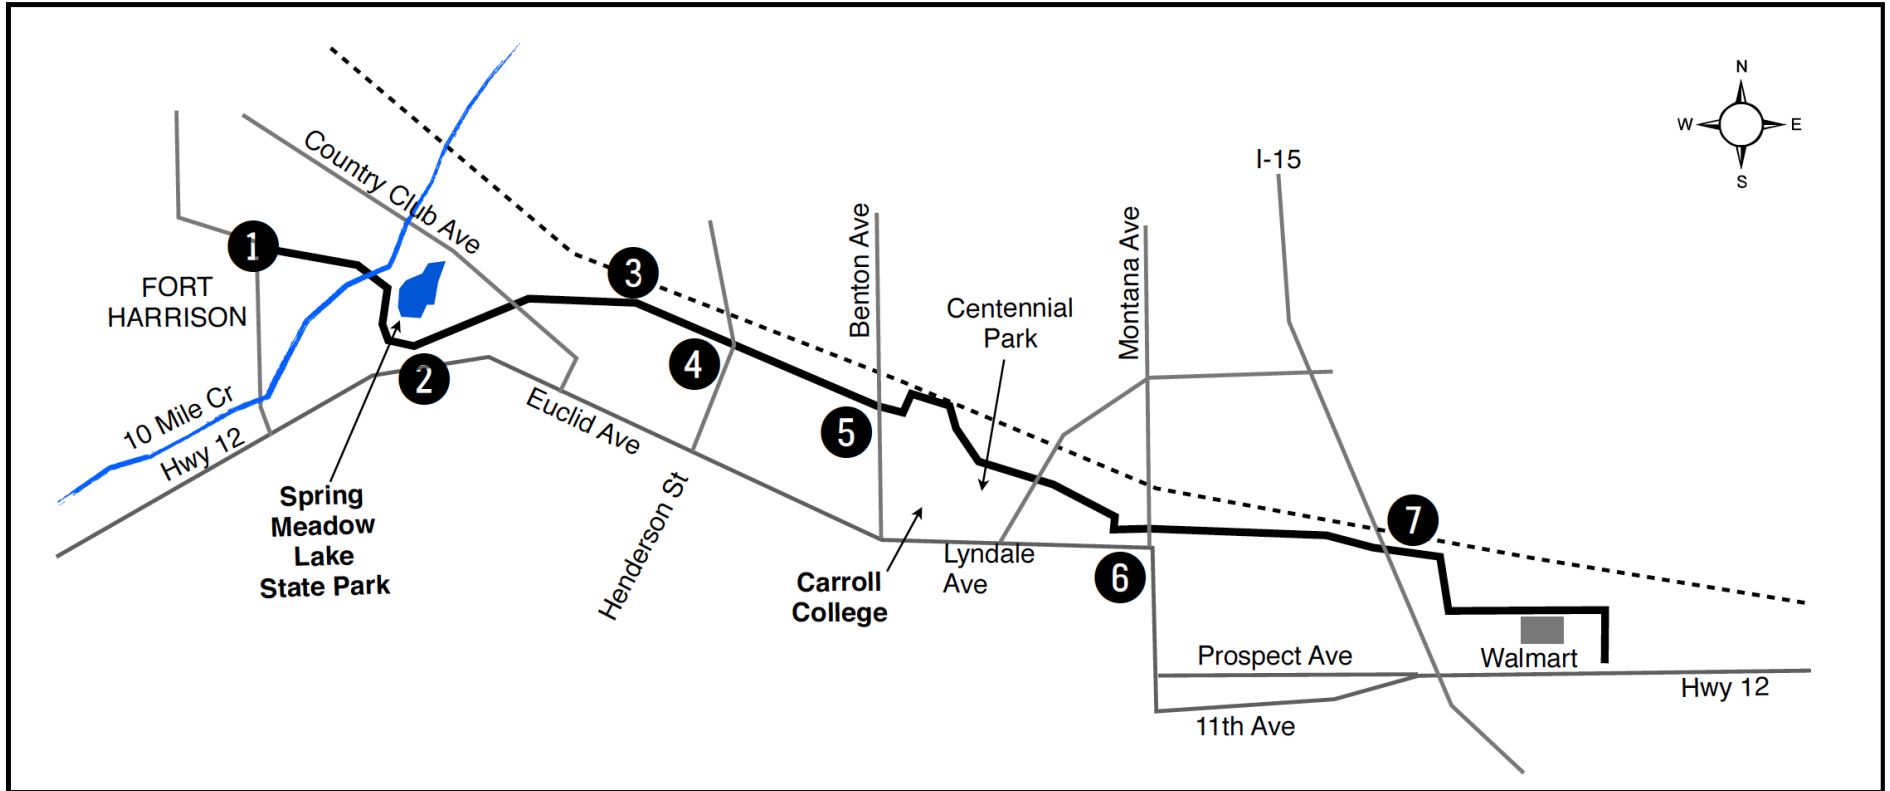

Centennial Trail Map Helena, Montana

A digital GPS map is available via this link: <https://ridewithgps.com/routes/18004307>